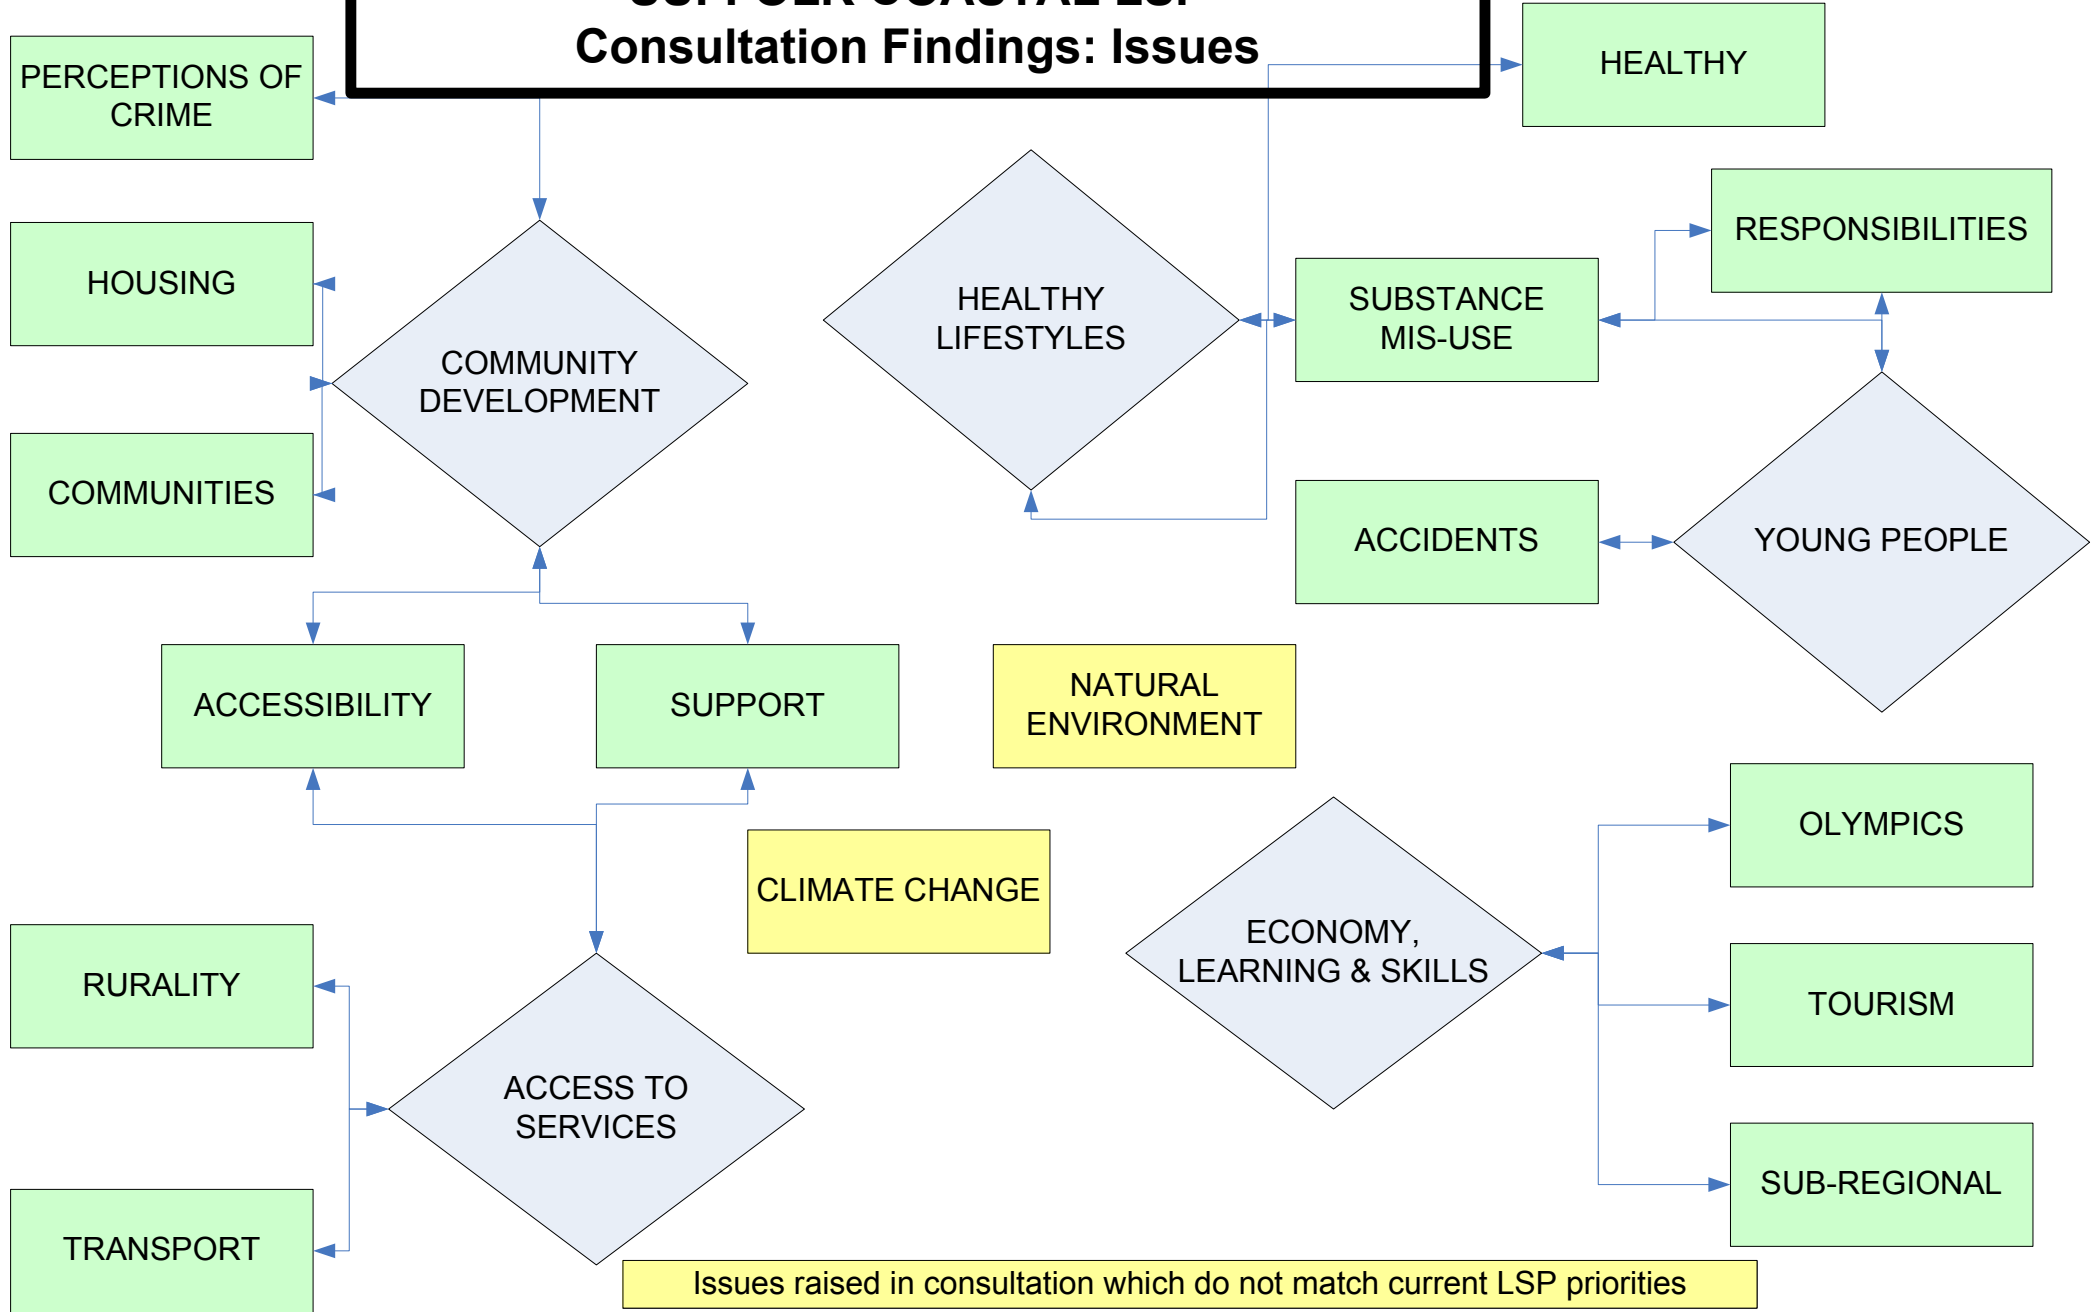

# SUFFOLK COASTAL LSP

## Consultation Findings: Issues

Issues raised in consultation which do not match current LSP priorities

LSP Priorities as stated in Local Community Strategy

Issues raised in consultation which support current LSP priorities