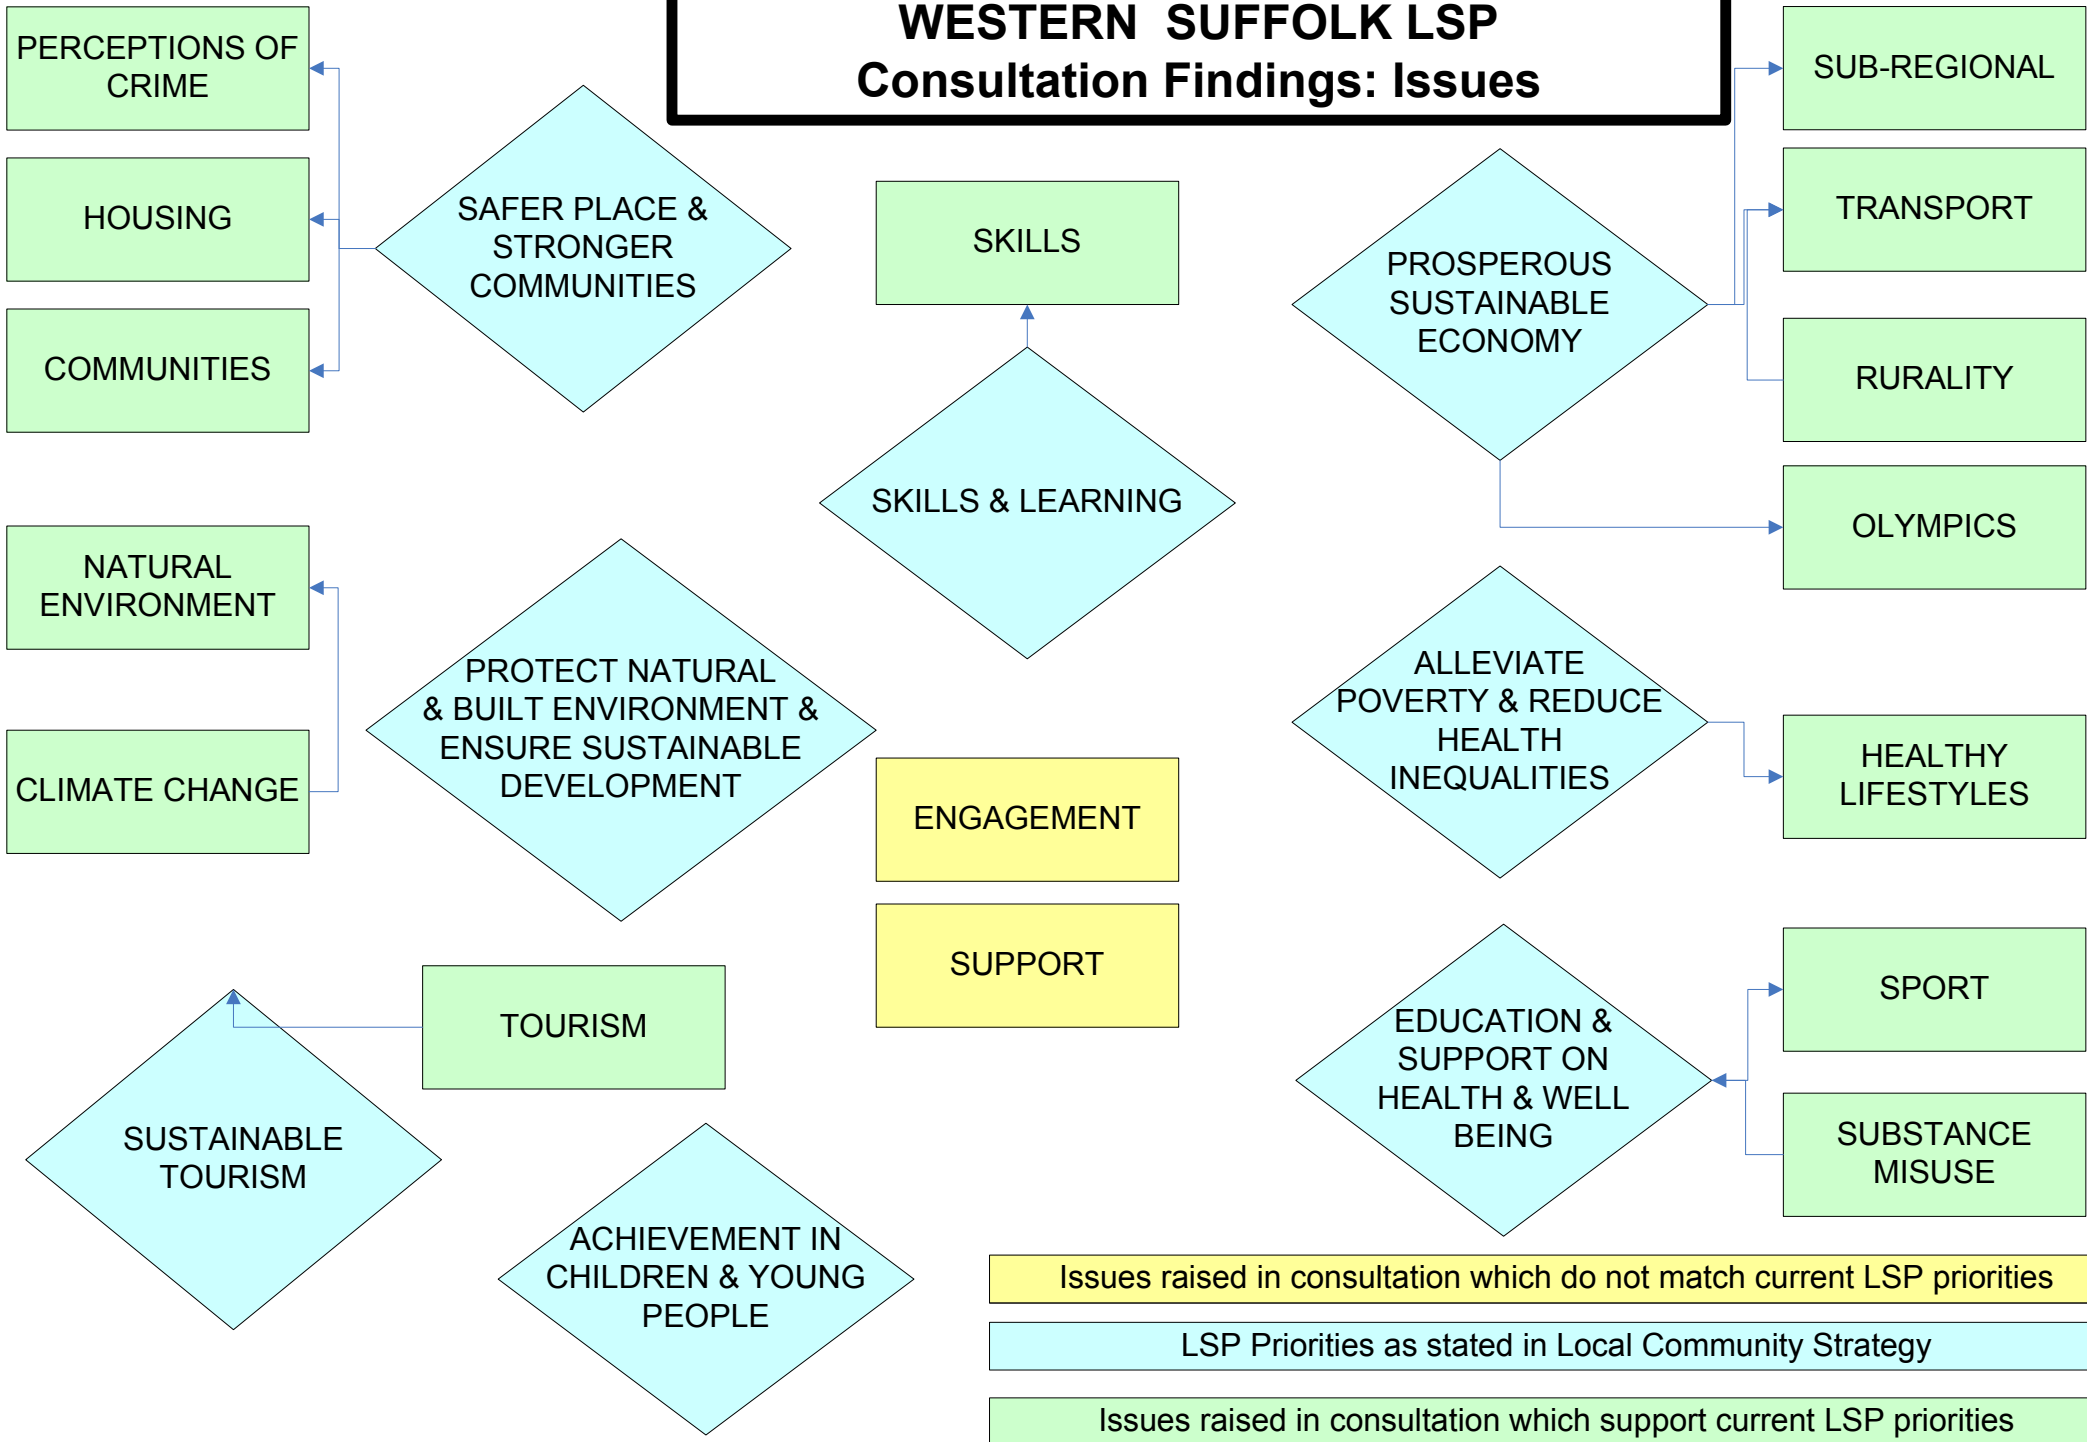

# WESTERN SUFFOLK LSP Consultation Findings: Issues

Issues raised in consultation which do not match current LSP priorities

LSP Priorities as stated in Local Community Strategy

Issues raised in consultation which support current LSP priorities